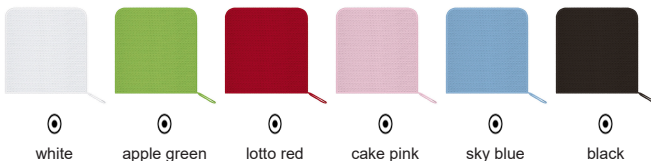

MICROFIBER CLEANING CLOTH GIRAFFE

VALENTO

DESCRIPTION

- Multi-purpose Cleaning Cloth
- Made of soft, absorbent and durable microfiber waffle-textured fabric
- Features a hanger in one of the corners that makes it easy to store and dry
- Corner bottom rounded seams for a superior finish. Overlocked inner seams for added strength and durability. Suitable marking methods: screen printing, transfer printing, vinyl application, embroidery, stitching
- Ideal for cleaning any surface.

PCS X BOX
200

PCS X BAG
25

MICROFIBER
100%

DENSITY
300 g/m2

CHARACTERISTICS

MP WAFFLE-TEX.

APPROXIMATE DIMENSIONS PER SIZE (CM.)

	⓪ ONE SIZE
SIZES	ONE SIZE
LENGTH	30
WIDTH	30

COLOURS

⓪ Available colours for one size

⓪
white

⓪
apple green

⓪
lotto red

⓪
cake pink

⓪
sky blue

⓪
black