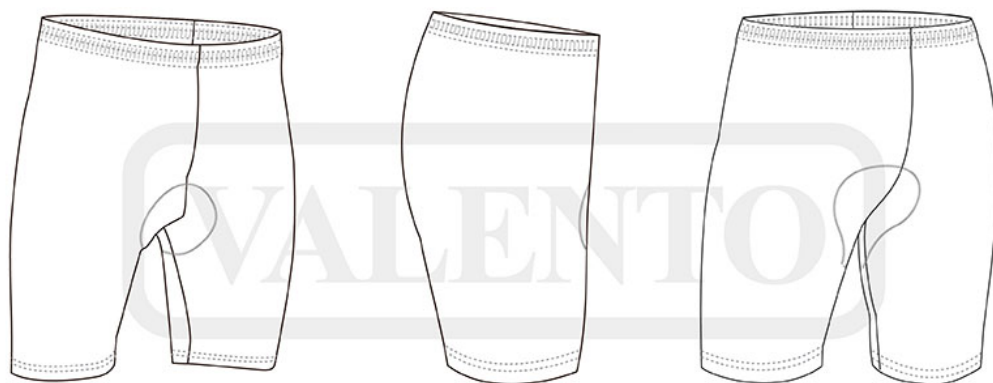

## DESCRIPTION

- Cycling Shorts
- Made of Stretch-Tec stretchy and breathable fabric infused with elastane to enhance mobility. Featuring a pad with two high-density gel pads for maximum cushioning. Elasticated waistband for a better fitting. Elastic leg loops with anti-slip silicone bands providing a secure fit and superior grip for excellent support and comfort. Suitable marking methods: screen printing, transfer printing, vinyl application
- Ideal for both individual cycling and team wear.

## APPROXIMATE DIMENSIONS PER SIZE (CM.)

	ADULT				
	S	M	L	XL	XXL
LENGTH	42	43	44	45	46
SIZE EQUIVALENCY	37-38-39	40-41-42	43-44-45	46-47-48	49-50-51

## DETAILS

---

---

*Detail: inside foam pad*