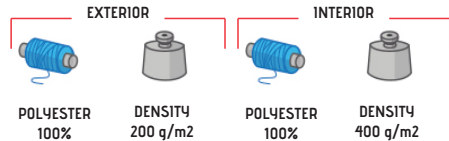

## DESCRIPTION

- Pocket Fleece-Lined Work Vest
- Made of long-lasting outer Canvas waterproof fabric with inner quilting and an inner anti-pilling fleece lining for excellent thermal insulation. Straight-cut waist with adjustable elastic drawstring and stopper for a better fit and added comfort
- Two slanted waist pockets, a left chest pocket, all zippered, and an inner hook-and-loop pocket for a secure and convenient storage. Includes an inside back zip for easy marking with different methods: screen printing, transfer printing, vinyl application, embroidery, stitching
- Ideal as workwear and for physical activities in cold environments.